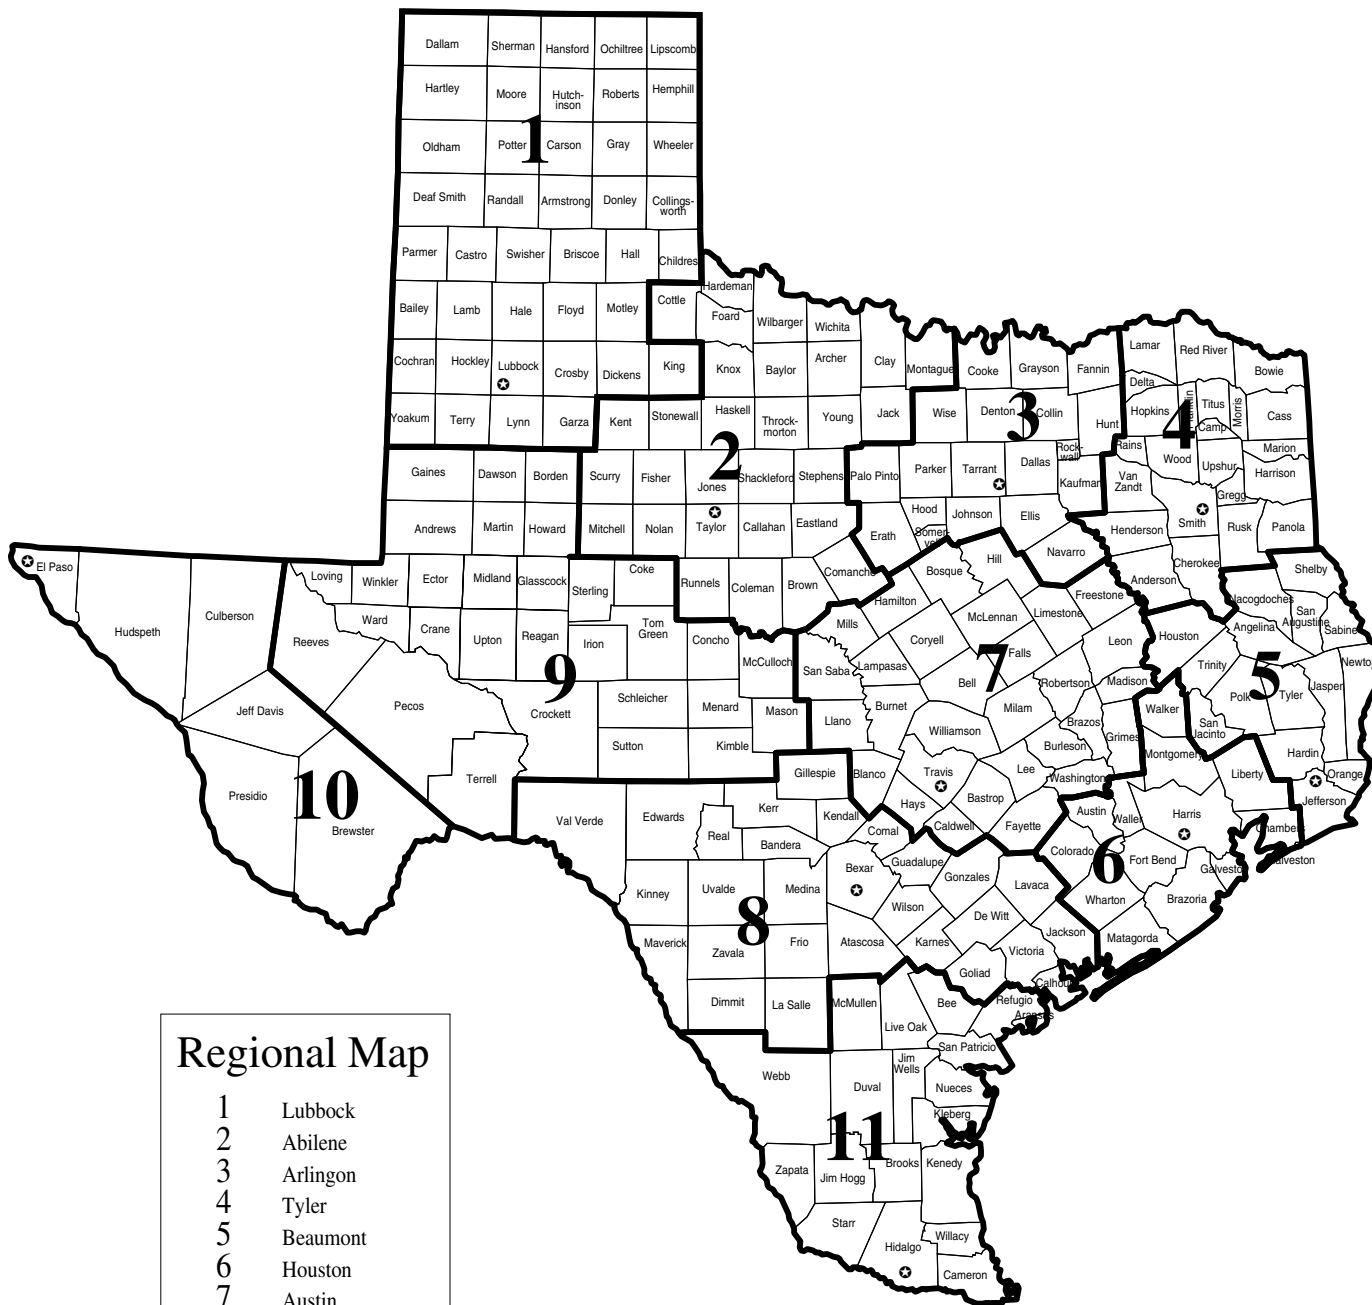

The Texas Department of Protective and Regulatory Services

Regional Boundaries

Regional Map	
1	Lubbock
2	Abilene
3	Arlington
4	Tyler
5	Beaumont
6	Houston
7	Austin
8	San Antonio
9	Midland
10	El Paso
11	Edinburg